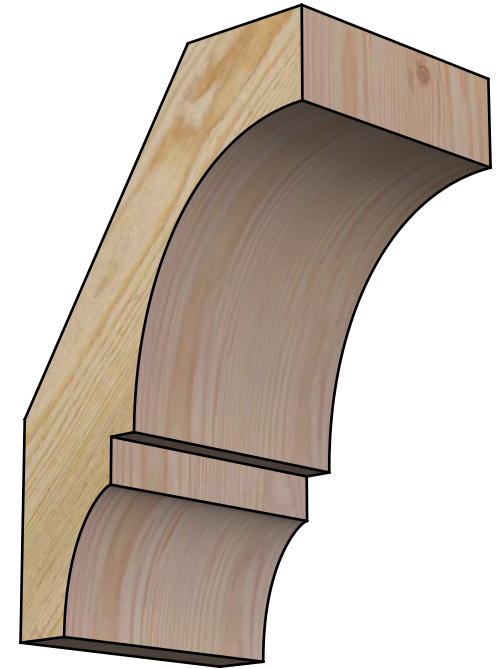

BRC06X08X12BOA00RDF

6"W X 8"D X 12"H BALBOA ROUGH SAWN BRACE, DOUGLAS FIR

SIDE

FRONT

EKENA MILLWORK
2300 WEST MAIN ST.
CLARKSVILLE, TX 75426
TOLL FREE: 866-607-0453
WWW.EKENAMILLWORK.COM

NOTES

1. INSTALLATION TO BE COMPLETED IN ACCORDANCE WITH MANUFACTURER'S SPECIFICATIONS.
2. DRAWING MAY NOT BE TO SCALE
3. THIS DRAWING IS INTENDED FOR DESIGN AND PLANNING PURPOSES ONLY.
4. ALL INFORMATION CONTAINED HEREIN WAS CURRENT AT THE TIME OF DEVELOPMENT BUT MUST BE REVIEWED AND APPROVED BY THE PRODUCT MANUFACTURER TO BE CONSIDERED ACCURATE.
5. PRODUCTS ARE NOT KILN DRIED. THIS ITEM IS UNIQUE AND WILL CONTAIN THE NATURAL VARIATIONS THAT THE WOOD SPECIES OFFERS. THIS MAY RESULT IN VARIATIONS UP TO 1/4"