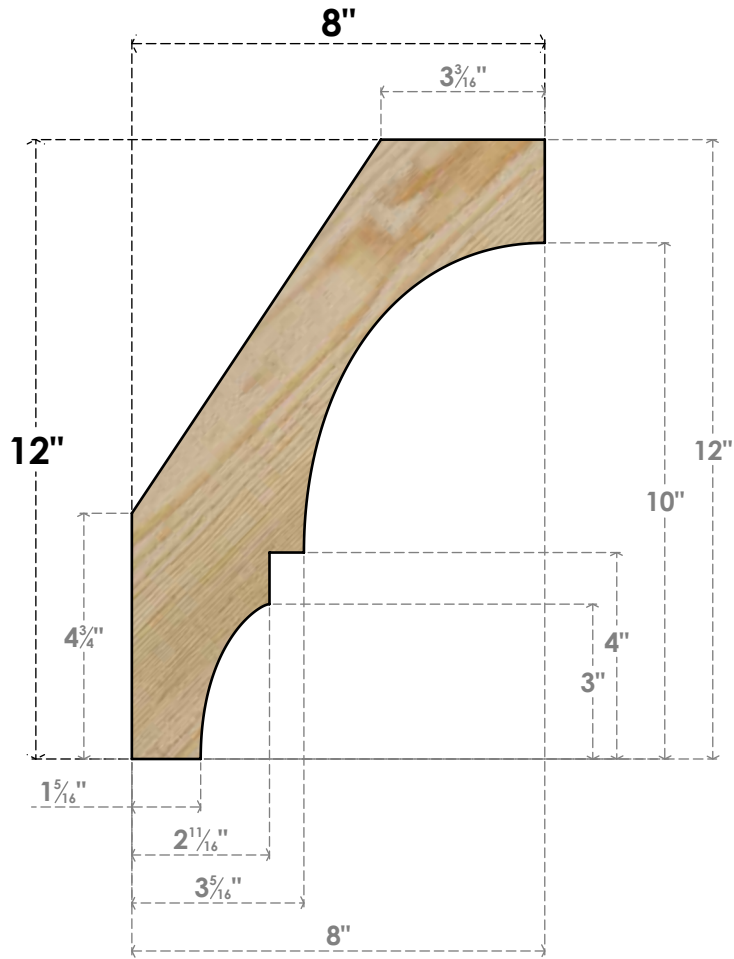

BRC06X08X12BOA00RDF

6"W X 8"D X 12"H BALBOA ROUGH SAWN BRACE, DOUGLAS FIR

SIDE

FRONT

EKENA MILLWORK
2300 WEST MAIN ST.
CLARKSVILLE, TX 75426
TOLL FREE: 866-607-0453
WWW.EKENAMILLWORK.COM

NOTES

1. INSTALLATION TO BE COMPLETED IN ACCORDANCE WITH MANUFACTURER'S SPECIFICATIONS.
2. DRAWING MAY NOT BE TO SCALE
3. THIS DRAWING IS INTENDED FOR DESIGN AND PLANNING PURPOSES ONLY.
4. ALL INFORMATION CONTAINED HEREIN WAS CURRENT AT THE TIME OF DEVELOPMENT BUT MUST BE REVIEWED AND APPROVED BY THE PRODUCT MANUFACTURER TO BE CONSIDERED ACCURATE.
5. PRODUCTS ARE NOT KILN DRIED. THIS ITEM IS UNIQUE AND WILL CONTAIN THE NATURAL VARIATIONS THAT THE WOOD SPECIES OFFERS. THIS MAY RESULT IN VARIATIONS UP TO 1/4"