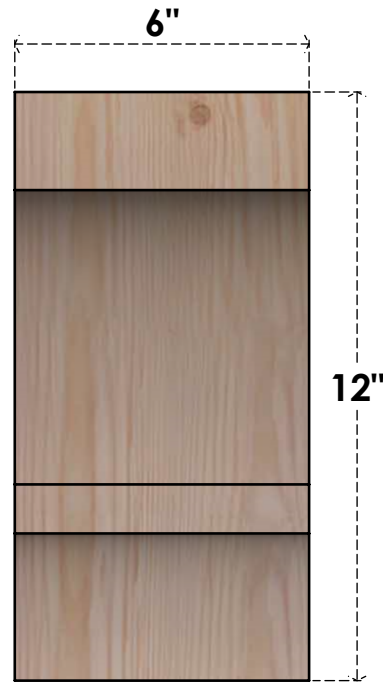

BRC06X08X12BOA00RDF

6"W X 8"D X 12"H BALBOA ROUGH SAWN BRACE, DOUGLAS FIR

SIDE

FRONT

EKENA MILLWORK
2300 WEST MAIN ST.
CLARKSVILLE, TX 75426
TOLL FREE: 866-607-0453
WWW.EKENAMILLWORK.COM

NOTES

1. INSTALLATION TO BE COMPLETED IN ACCORDANCE WITH MANUFACTURER'S SPECIFICATIONS.
2. DRAWING MAY NOT BE TO SCALE
3. THIS DRAWING IS INTENDED FOR DESIGN AND PLANNING PURPOSES ONLY.
4. ALL INFORMATION CONTAINED HEREIN WAS CURRENT AT THE TIME OF DEVELOPMENT BUT MUST BE REVIEWED AND APPROVED BY THE PRODUCT MANUFACTURER TO BE CONSIDERED ACCURATE.
5. PRODUCTS ARE NOT KILN DRIED. THIS ITEM IS UNIQUE AND WILL CONTAIN THE NATURAL VARIATIONS THAT THE WOOD SPECIES OFFERS. THIS MAY RESULT IN VARIATIONS UP TO 1/4"